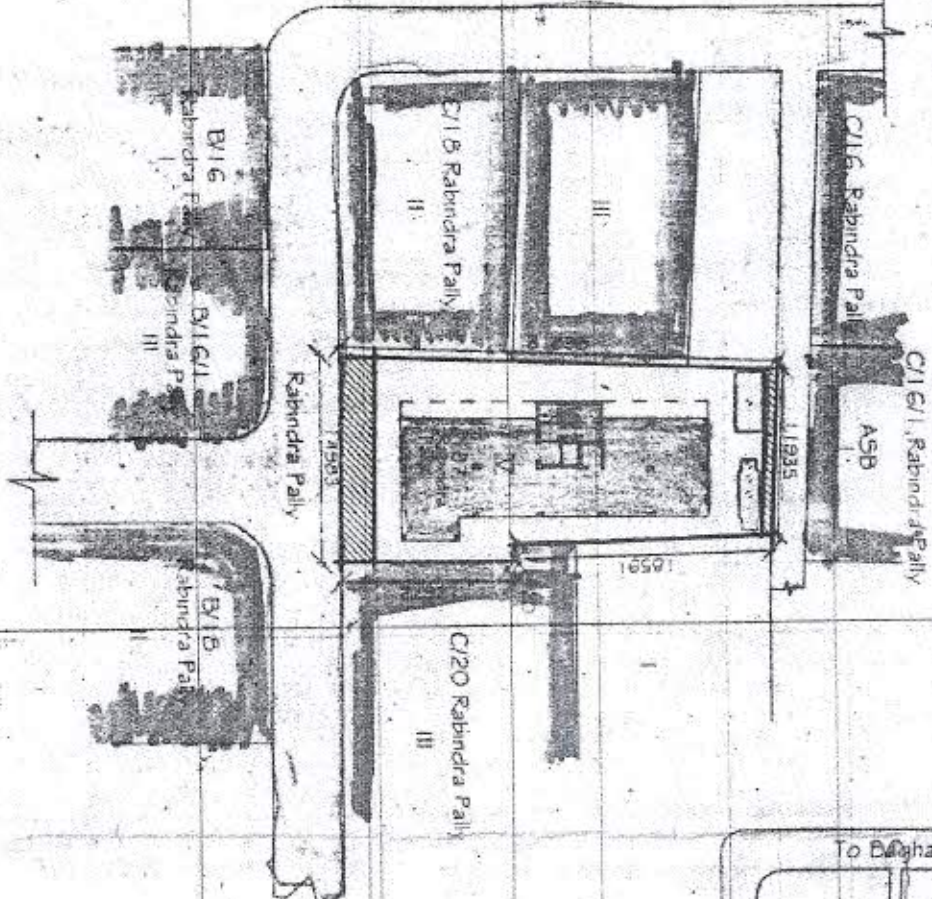

**SITE PLAN**

SCALE - 1:600

To Bahajatin Rly. Station

Proposed Site

Rabindra pally  
Kendra Committee

Yatrik Sangha Club

Kendra More

Satyajitayan Mistama  
Bhandar

Ashok Road

Ganguly Bagari More

To Jadavpur

**RAJA S. C. MALLICK ROAD**

To Garia

**KEY PLAN**

SCALE - 1:4000